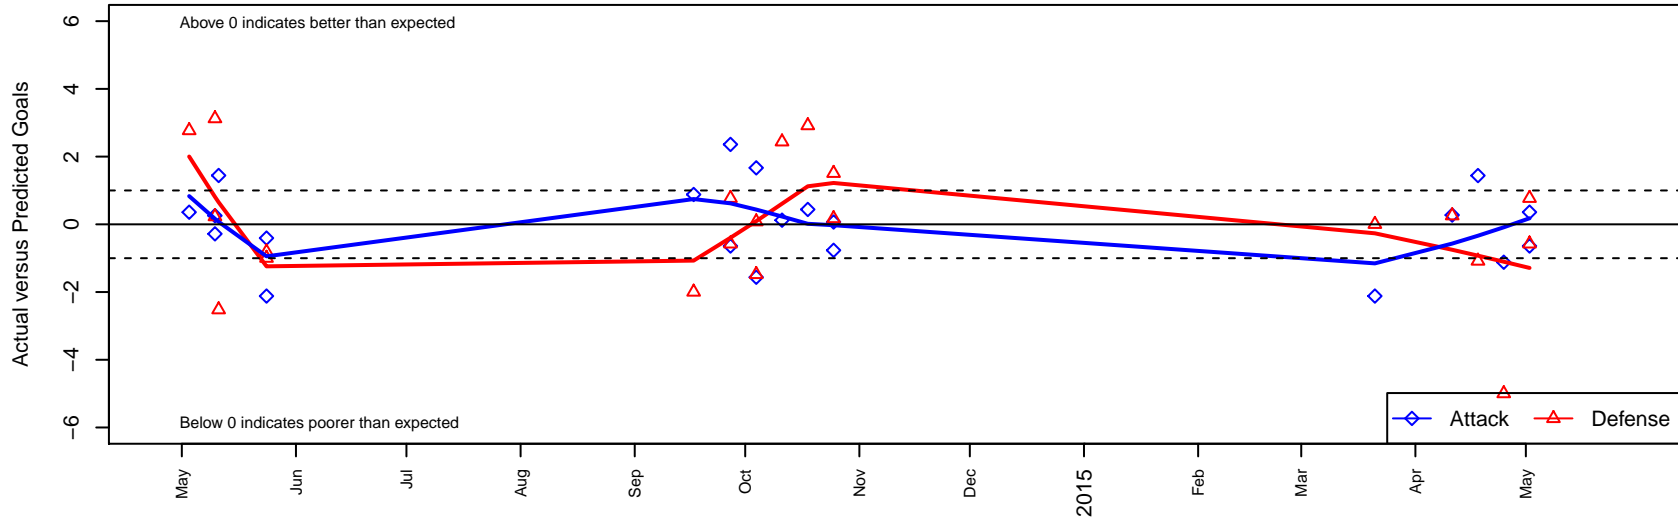

VYSA Crawford B02

Valley Youth Soccer Association
 Lewiston, ID
 B02 total strength=116
 attack=0.15 defense=0.06
 fall league = NWL BU12
 spr league = Spr NWL BU12

alt names used:
 BU12 VYSA-CRAWFORD
 VYSA U11 Crawford
 VYSA-CRAWFORD

Venues played:
 2013 Spr NWL Division B U11
 2013 Spr NWL Division C U11
 2014 HotShot U11
 2014 NWL BU12
 2014 Spr NWL BU12

VYSA Crawford B02
 Dots are actual minus expected GF (blue circles) and GA (red triangles).
 Blue line is smoothed change in attack strength. Red is smoothed change in defense strength.

**attack and defense variance (black dot)
relative to other teams
and top 10 in region**

**attack and defense rating
relative to others at age
and all opponents in last 13 months**

Performance relative to 13 month average