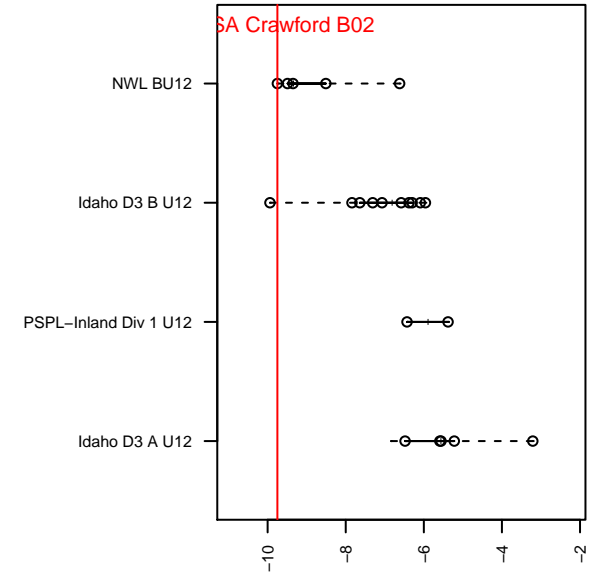

VYSA Crawford B02

Valley Youth Soccer Association
 Lewiston, ID
 B02 total strength=116
 attack=0.15 defense=0.06
 fall league = NWL BU12
 spr league = Spr NWL BU12

alt names used:
 BU12 VYSA-CRAWFORD
 VYSA U11 Crawford
 VYSA-CRAWFORD

Venues played:
 2013 Spr NWL Division B U11
 2013 Spr NWL Division C U11
 2014 HotShot U11
 2014 NWL BU12
 2014 Spr NWL BU12

VYSA Crawford B02
 Dots are actual minus expected GF (blue circles) and GA (red triangles).
 Blue line is smoothed change in attack strength. Red is smoothed change in defense strength.

**attack and defense variance (black dot)
relative to other teams
and top 10 in region**

**attack and defense rating
relative to others at age
and all opponents in last 13 months**

Performance relative to 13 month average