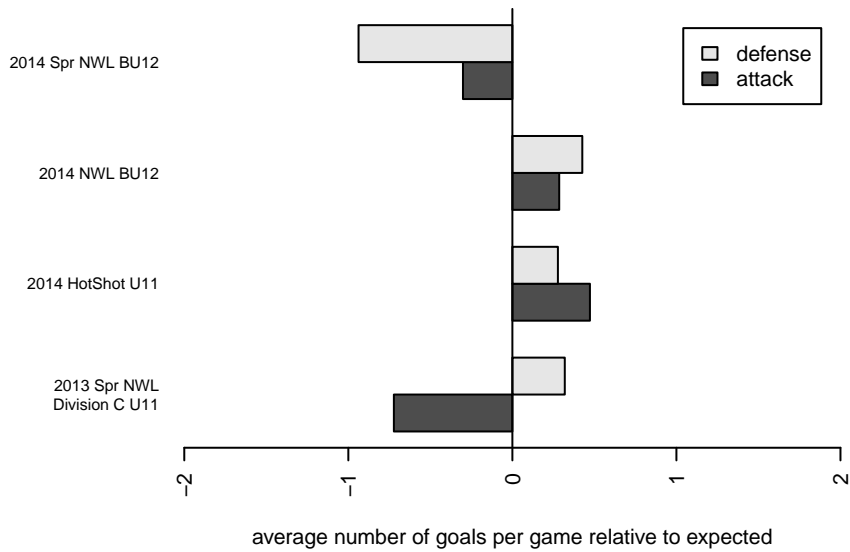

VYSA Crawford B02

Valley Youth Soccer Association
 Lewiston, ID
 B02 total strength=116
 attack=0.15 defense=0.06
 fall league = NWL BU12
 spr league = Spr NWL BU12

alt names used:
 BU12 VYSA-CRAWFORD
 VYSA U11 Crawford
 VYSA-CRAWFORD

Venues played:
 2013 Spr NWL Division B U11
 2013 Spr NWL Division C U11
 2014 HotShot U11
 2014 NWL BU12
 2014 Spr NWL BU12

VYSA Crawford B02
 Dots are actual minus expected GF (blue circles) and GA (red triangles).
 Blue line is smoothed change in attack strength. Red is smoothed change in defense strength.

**attack and defense variance (black dot)
relative to other teams
and top 10 in region**

**attack and defense rating
relative to others at age
and all opponents in last 13 months**

Performance relative to 13 month average