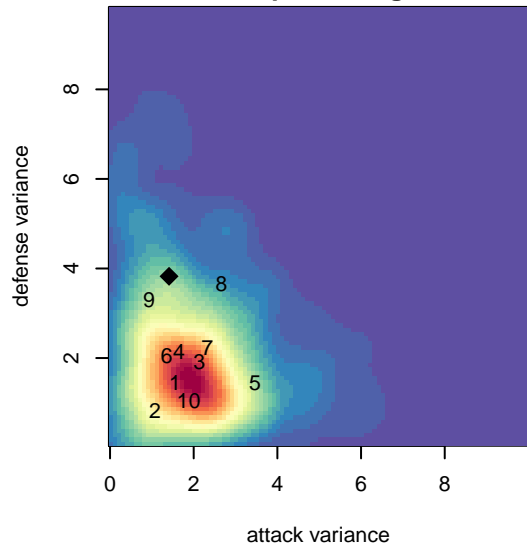

VYSA Crawford B02

Valley Youth Soccer Association
 Lewiston, ID
 B02 total strength=116
 attack=0.15 defense=0.06
 fall league = NWL BU12
 spr league = Spr NWL BU12

alt names used:
 BU12 VYSA-CRAWFORD
 VYSA U11 Crawford
 VYSA-CRAWFORD

Venues played:
 2013 Spr NWL Division B U11
 2013 Spr NWL Division C U11
 2014 HotShot U11
 2014 NWL BU12
 2014 Spr NWL BU12

VYSA Crawford B02
 Dots are actual minus expected GF (blue circles) and GA (red triangles).
 Blue line is smoothed change in attack strength. Red is smoothed change in defense strength.

**attack and defense variance (black dot)
relative to other teams
and top 10 in region**

**attack and defense rating
relative to others at age
and all opponents in last 13 months**

Performance relative to 13 month average